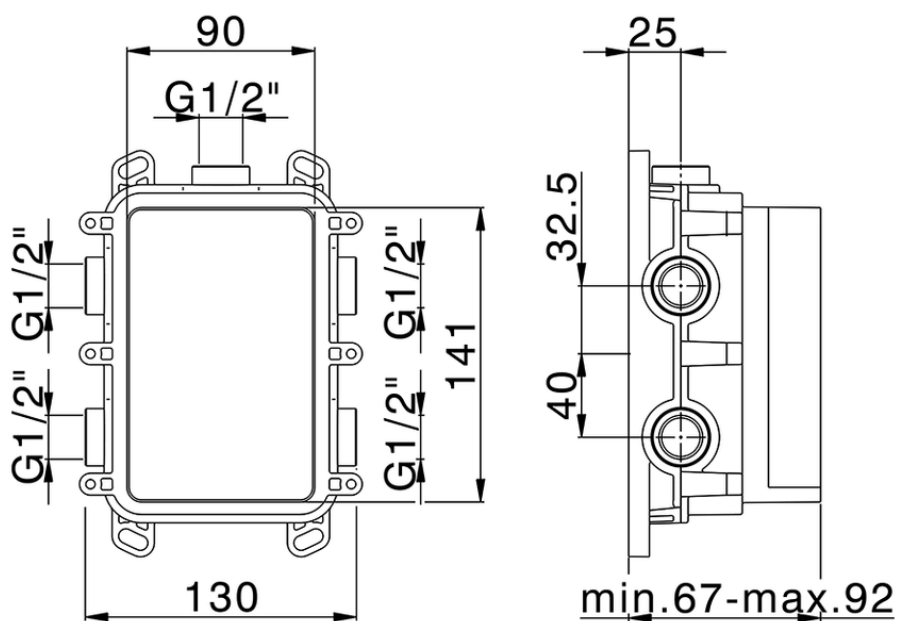

Conjunto Monomando para One-Box ROADSTER ACCENT_RA0BM030

RA0BM030

<https://es.cisal.it/conjunto-monomando-para-one-box-roadster-accentra0bm030>

ZA00B031

<https://es.cisal.it/one-box-universal-para-empotrado-one-boxza00b031>

ZA00B030

<https://es.cisal.it/one-box-universal-para-empotrado-one-boxza00b030>

2024-11-01