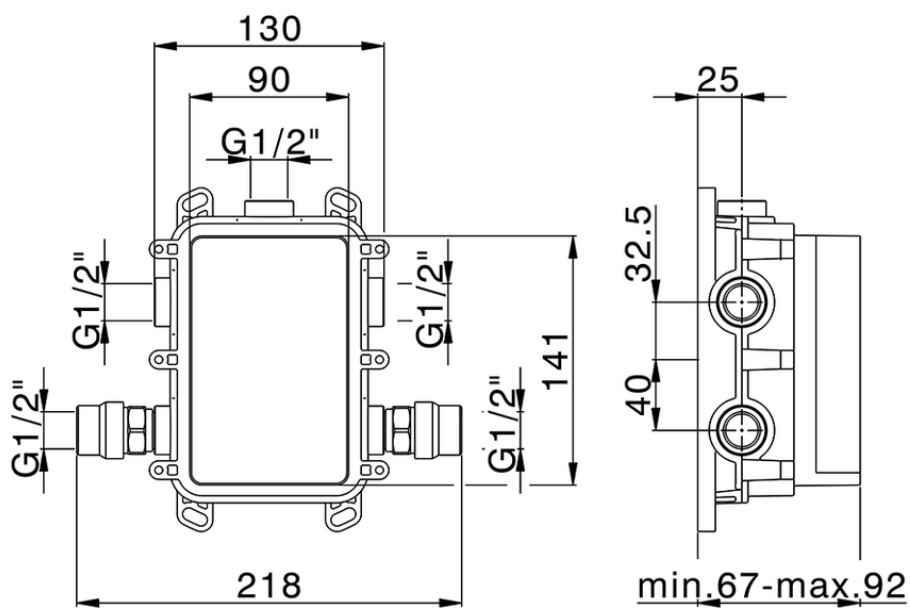

Conjunto Monomando para One-Box ROADSTER ACCENT_RA0BM030

RA0BM030

<https://es.cisal.it/conjunto-monomando-para-one-box-roadster-accentra0bm030>

ZA00B031

<https://es.cisal.it/one-box-universal-para-empotrado-one-boxza00b031>

ZA00B030

<https://es.cisal.it/one-box-universal-para-empotrado-one-boxza00b030>

2024-11-01