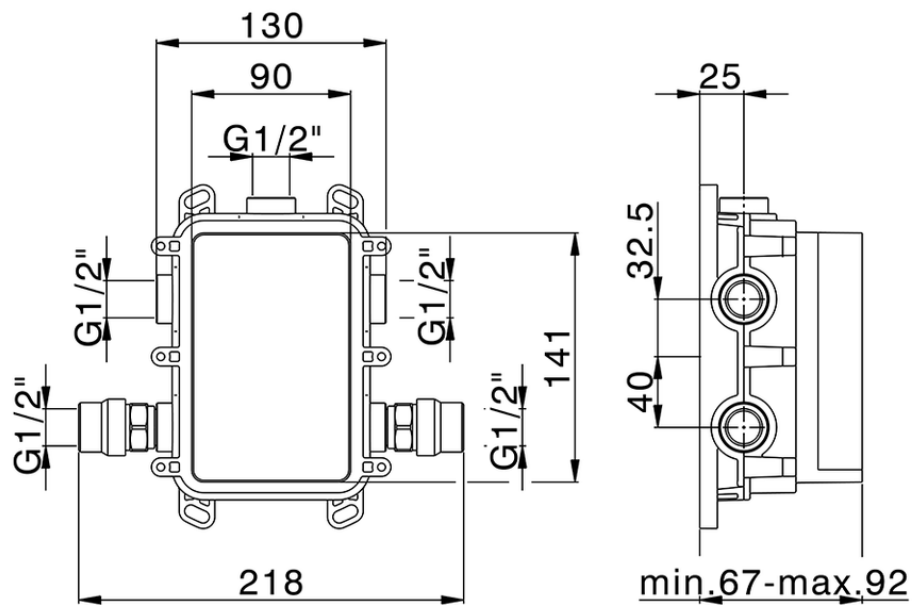

Conjunto Monomando para One-Box ROADSTER ACCENT_RA0BM030

RA0BM030

<https://es.cisal.it/conjunto-monomando-para-one-box-roadster-accentra0bm030>

ZA00B031

<https://es.cisal.it/one-box-universal-para-empotrado-one-boxza00b031>

ZA00B030

<https://es.cisal.it/one-box-universal-para-empotrado-one-boxza00b030>

2024-11-01