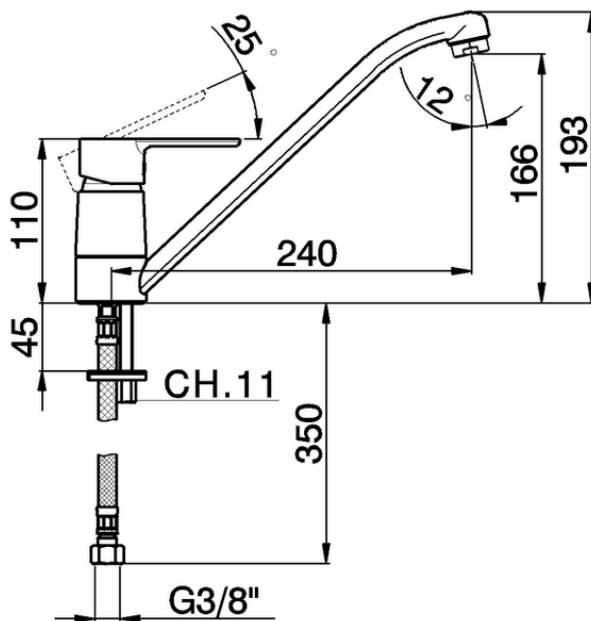

Fregadero monomando EnergySave KITCHEN_C2000585

C2000585

<https://es.cisal.it/fregadero-monomando-energysave-kitchen-c2000585>

2024-12-21