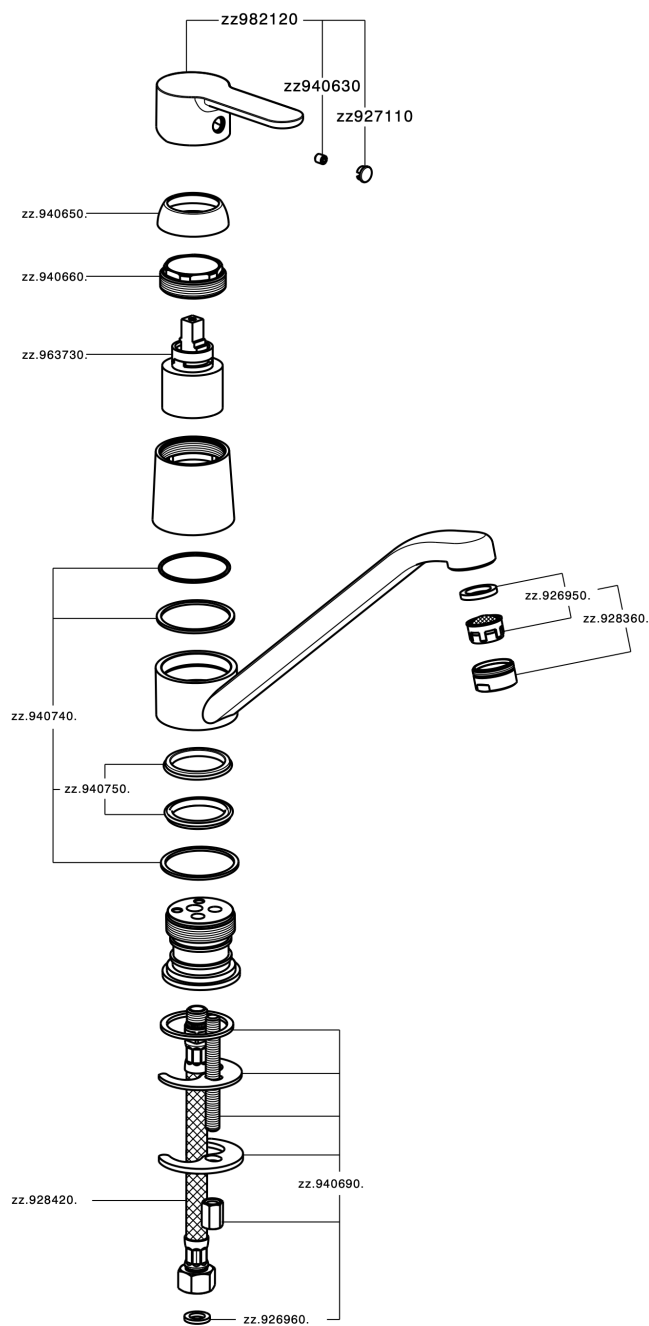

Fregadero monomando EnergySave KITCHEN_C2000585

C2000585

<https://es.cisal.it/fregadero-monomando-energysave-kitchen-c2000585>

2024-12-21