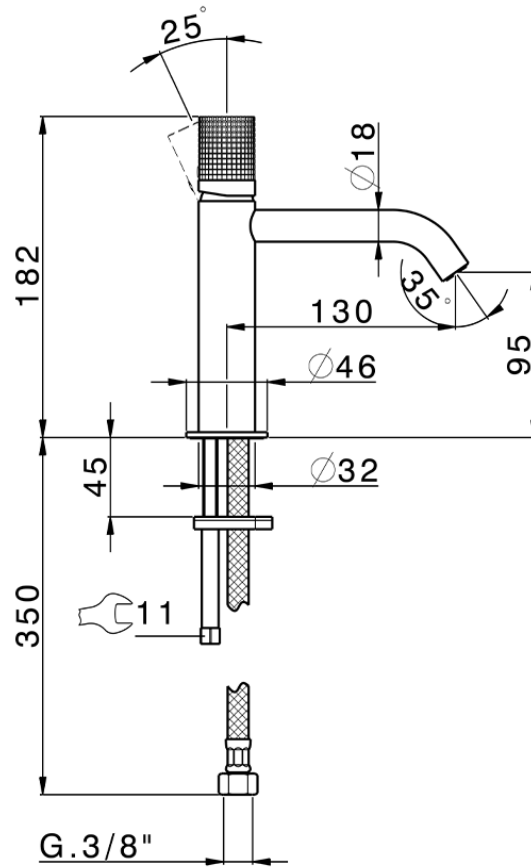

Lavabo monomando large NUANCE X32_X1000504

X1000504

<https://es.cisal.it/lavabo-monomando-large-nuance-x32-x1000504>

2024-11-23