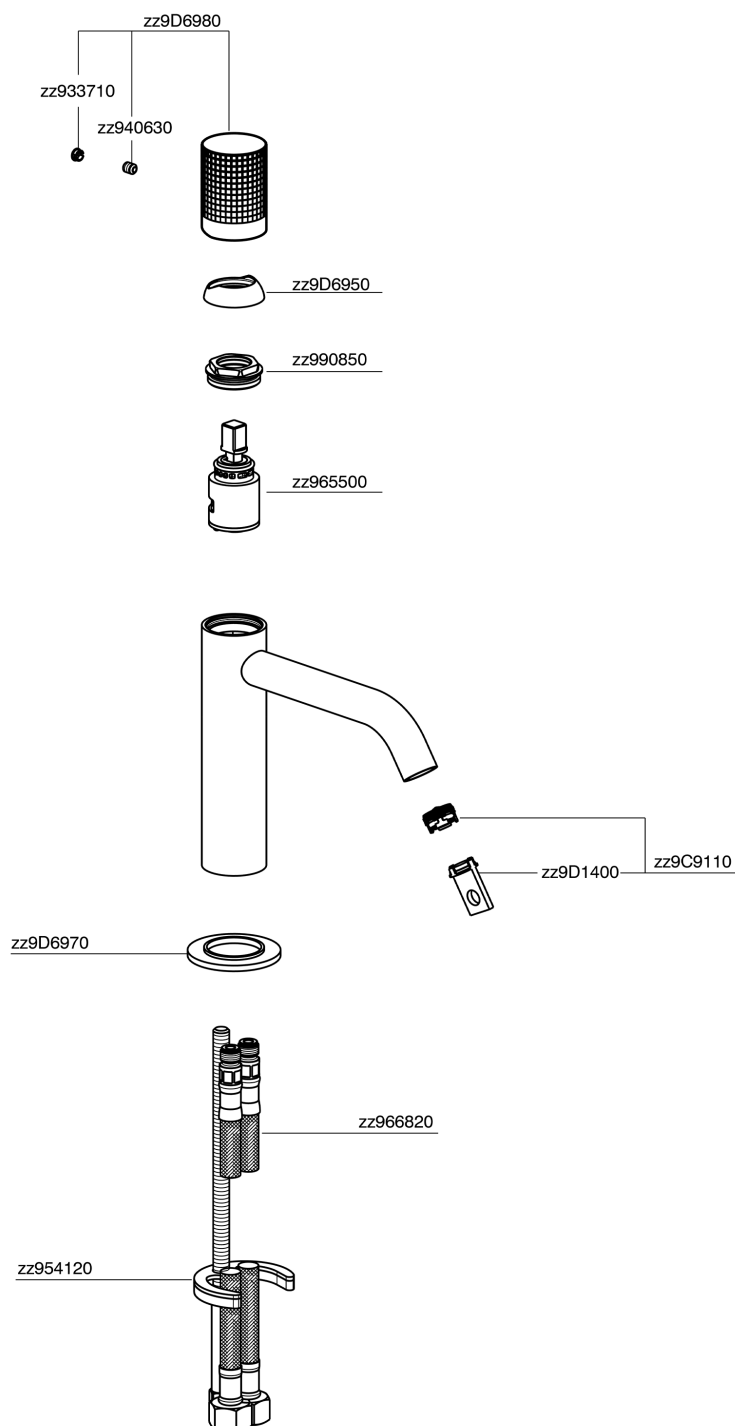

Lavabo monomando large NUANCE X32_X1000504

X1000504

<https://es.cisal.it/lavabo-monomando-large-nuance-x32-x1000504>

2024-11-23