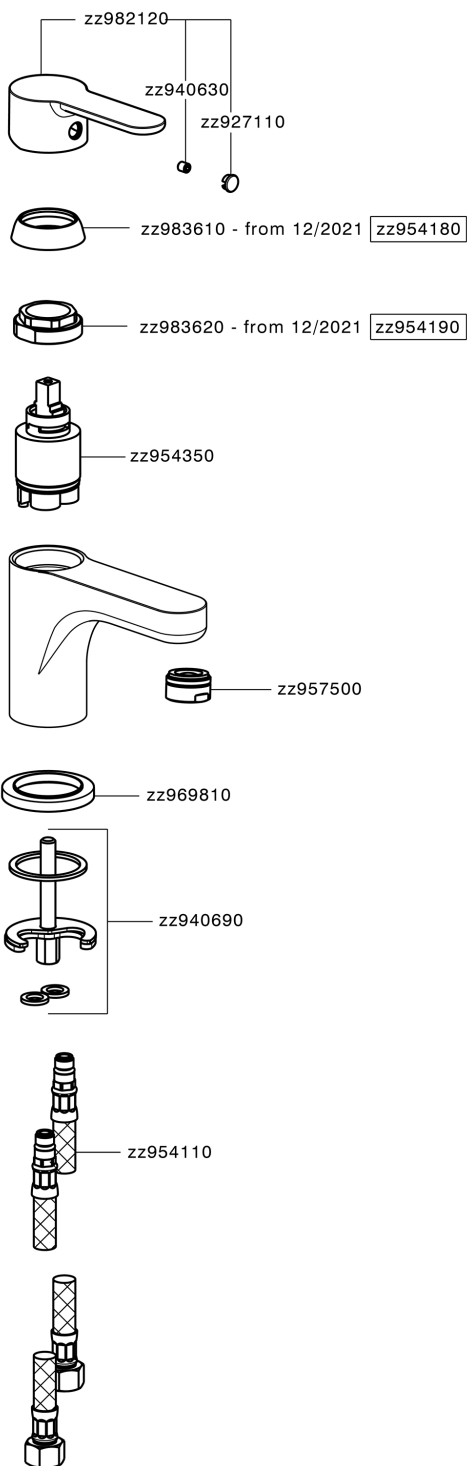

Lavabo monomando EnergySave TENDER_C2000545

C2000545

<https://es.cisal.it/lavabo-monomando-energysave-tender-c2000545>

2024-12-22