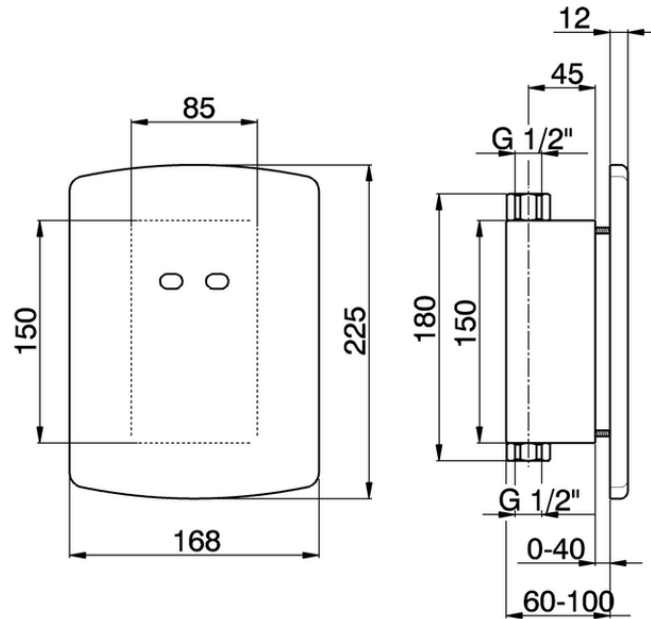

Urinario electrónico empotrado TRONIC_TN002710

TN002710

<https://es.cisal.it/urinario-electronico-empotrado-tronic-tn002710>

2026-06-15