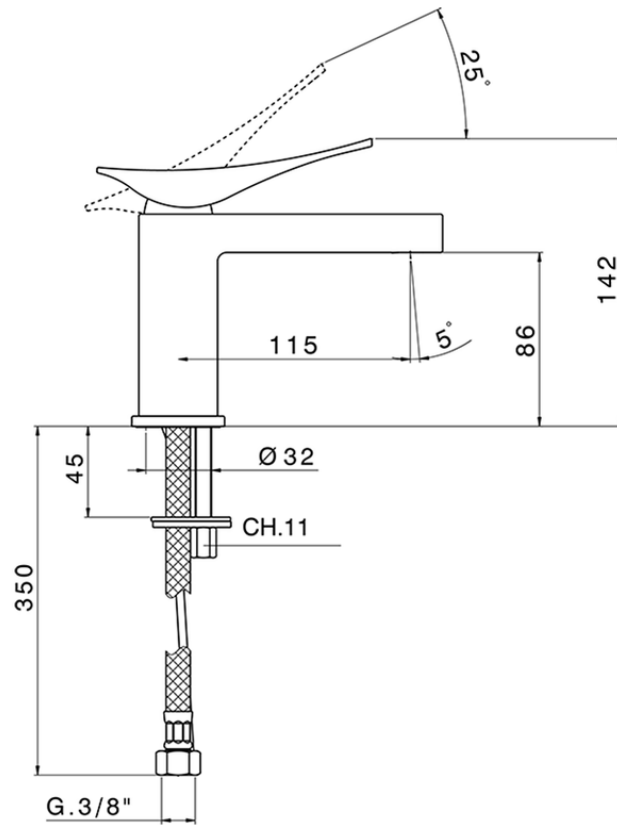

Lavabo monomando ROADSTER ACCENT_RA000540

RA000540

<https://es.cisal.it/lavabo-monomando-roadster-accent-ra000540>

2026-05-03