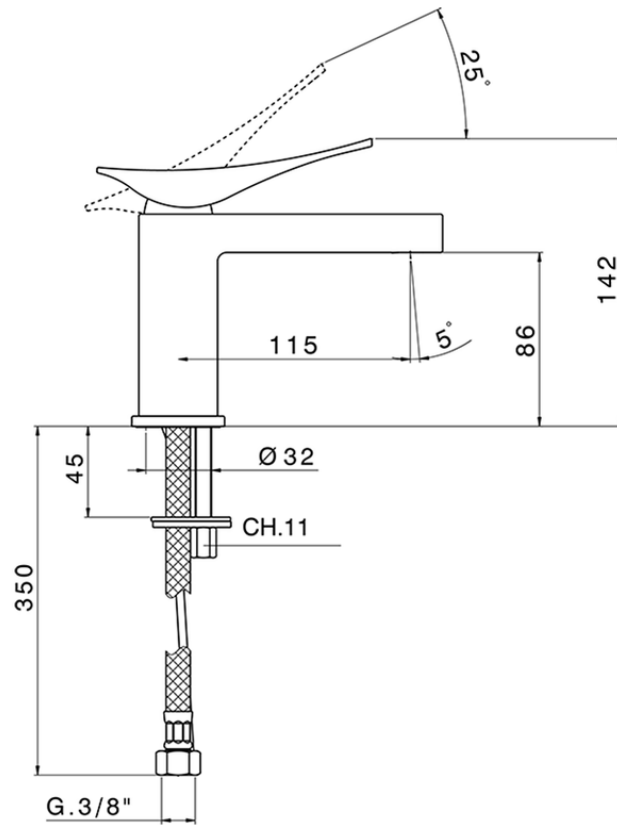

Lavabo monomando ROADSTER ACCENT_RA000540

RA000540

<https://es.cisal.it/lavabo-monomando-roadster-accent-ra000540>

2026-06-19