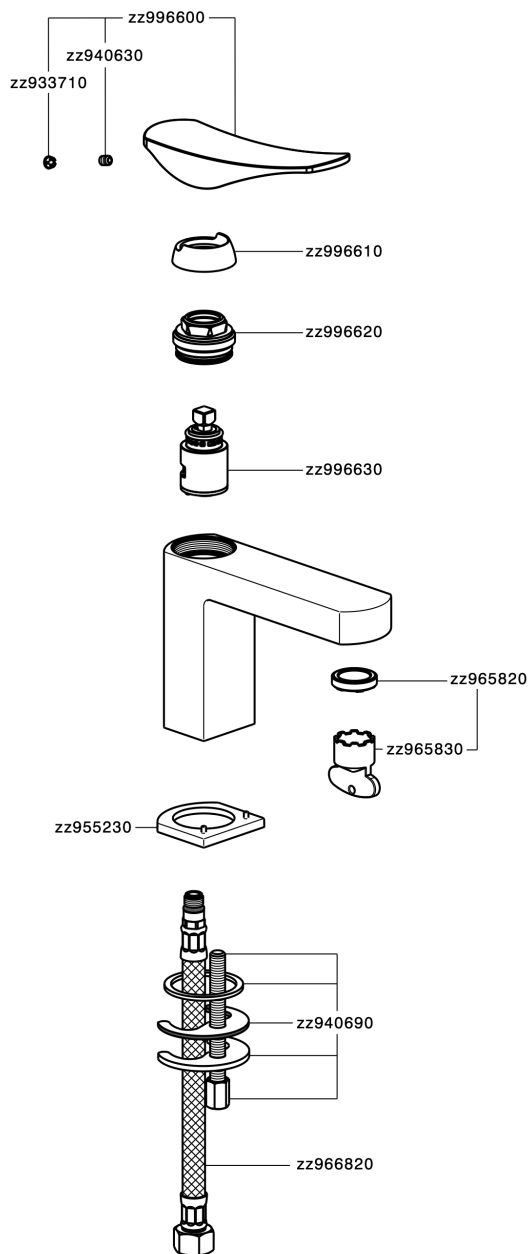

Lavabo monomando ROADSTER ACCENT_RA000540

RA000540

<https://es.cisal.it/lavabo-monomando-roadster-accent-ra000540>

2026-06-19