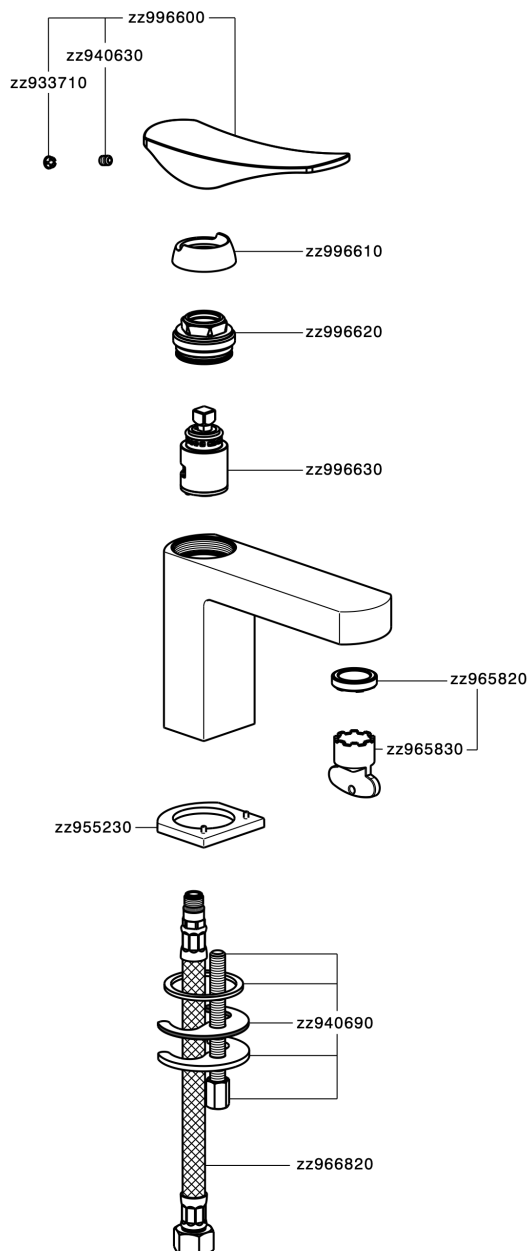

Lavabo monomando ROADSTER ACCENT_RA000540

RA000540

<https://es.cisal.it/lavabo-monomando-roadster-accent-ra000540>

2026-05-03