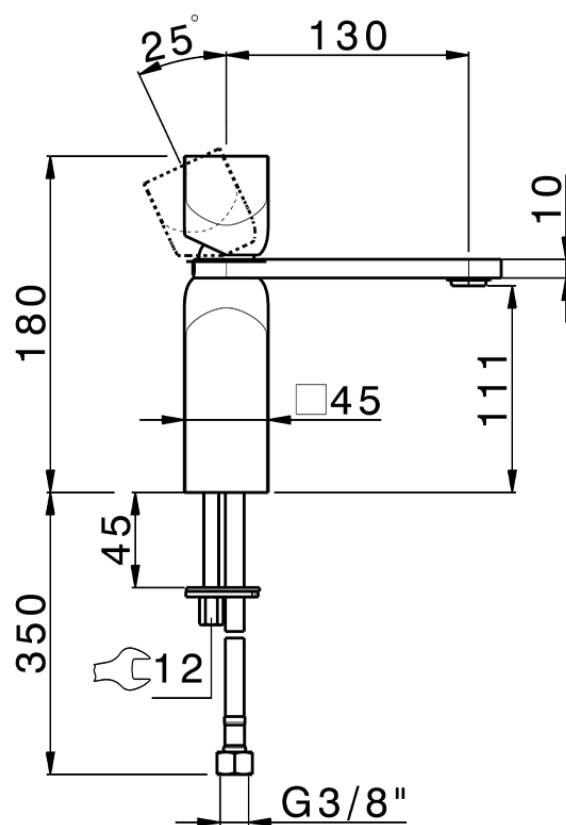

Lavabo monomando large HI-RISE_RI000504

RI000504

<https://es.cisal.it/lavabo-monomando-large-hi-rise-ri000504>

2026-04-29