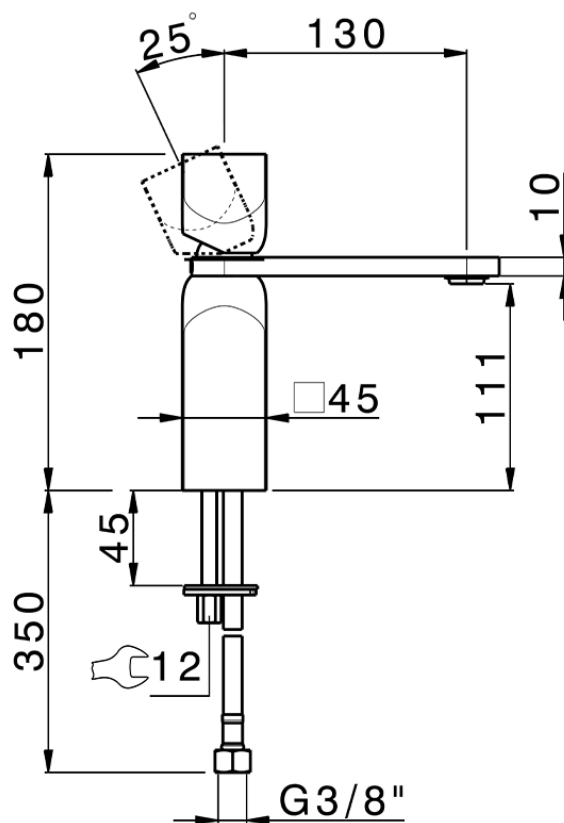

Lavabo monomando large HI-RISE_RI000504

RI000504

<https://es.cisal.it/lavabo-monomando-large-hi-rise-ri000504>

2026-04-29