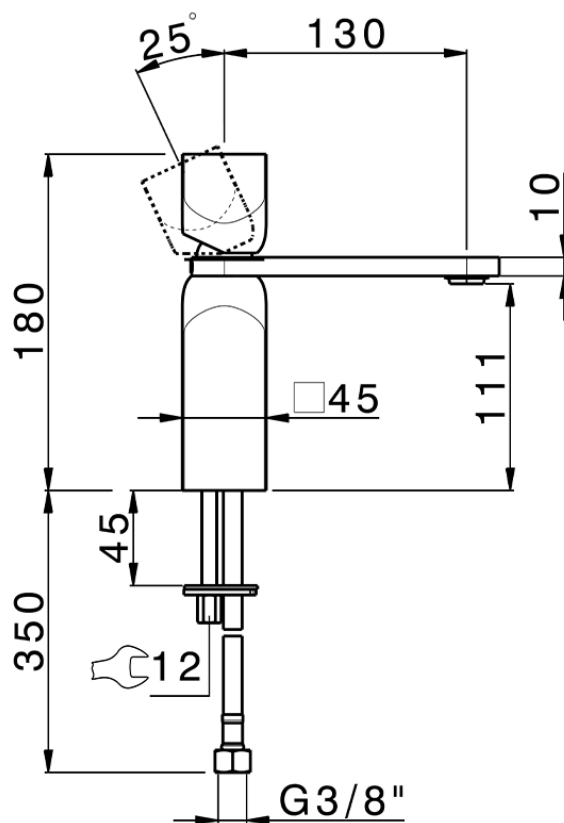

Lavabo monomando large HI-RISE_RI000504

RI000504

<https://es.cisal.it/lavabo-monomando-large-hi-rise-ri000504>

2026-06-15