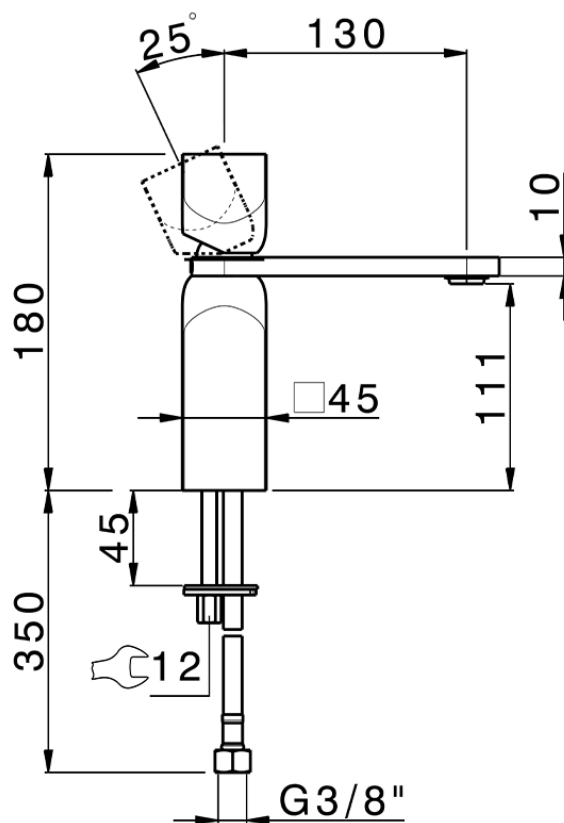

Lavabo monomando large HI-RISE_RI000504

RI000504

<https://es.cisal.it/lavabo-monomando-large-hi-rise-ri000504>

2026-06-17