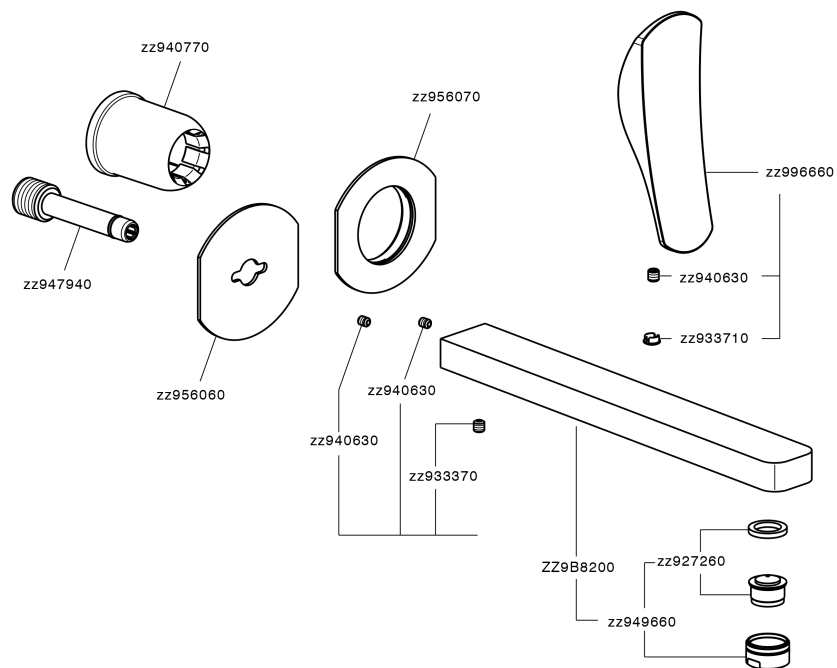

Parte externa monomando lavabo de pared ROADSTER ACCENT_RA005512

RA005512

<https://es.cisal.it/parte-externa-monomando-lavabo-de-pared-roadster-accent-ra005512>

2025-01-15