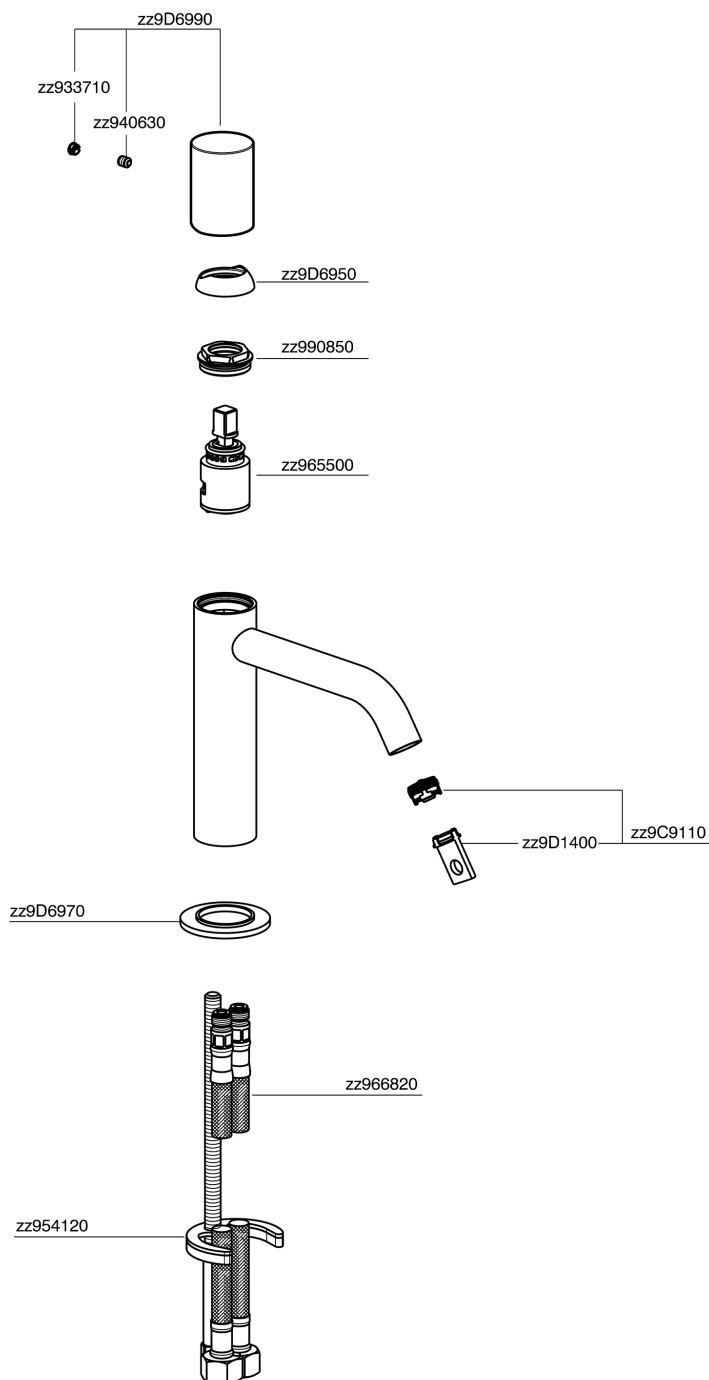

Lavabo monomando large SMOOTH X32_X3000504

X3000504

<https://es.cisal.it/lavabo-monomando-large-smooth-x32-x3000504>

2024-12-03