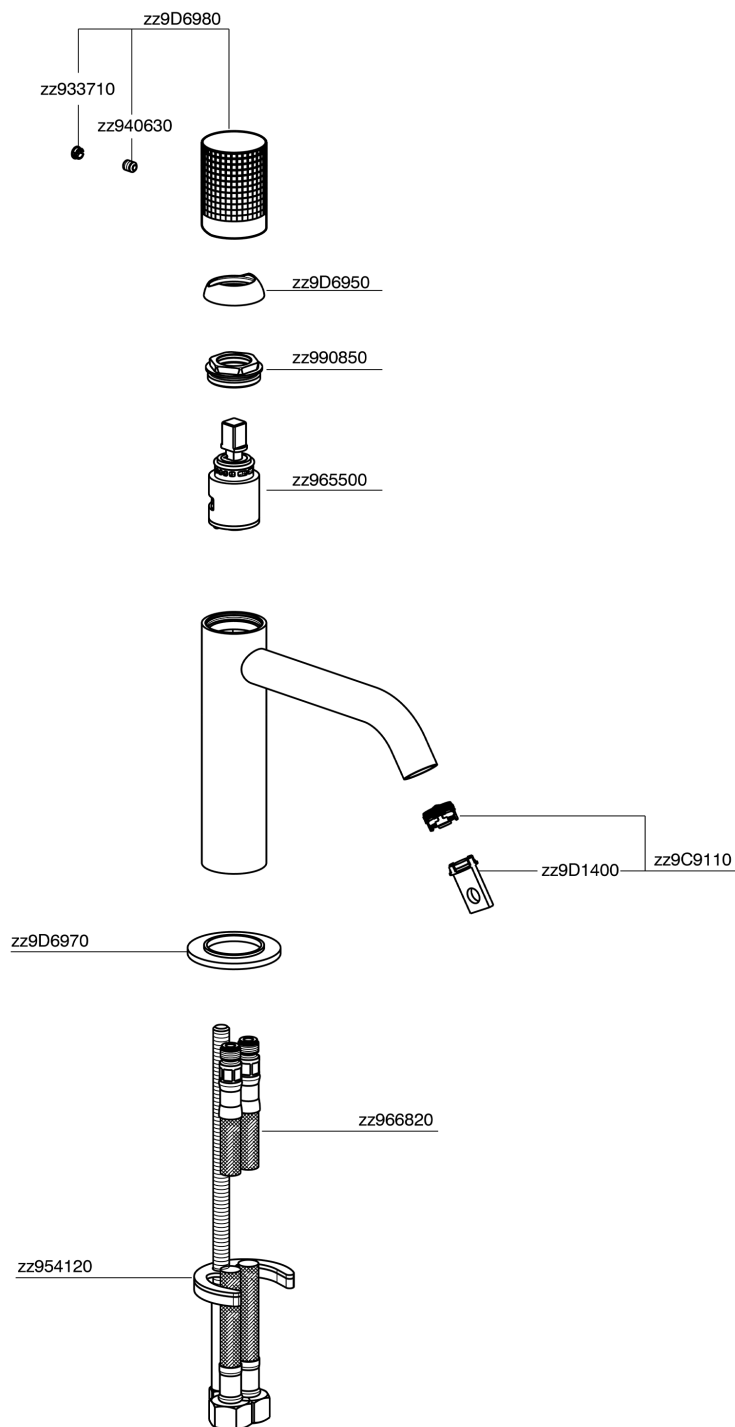

## Lavabo monomando large NUANCE X32\_X1000504

X1000504

<https://es.cisal.it/lavabo-monomando-large-nuance-x32-x1000504>

2026-04-29