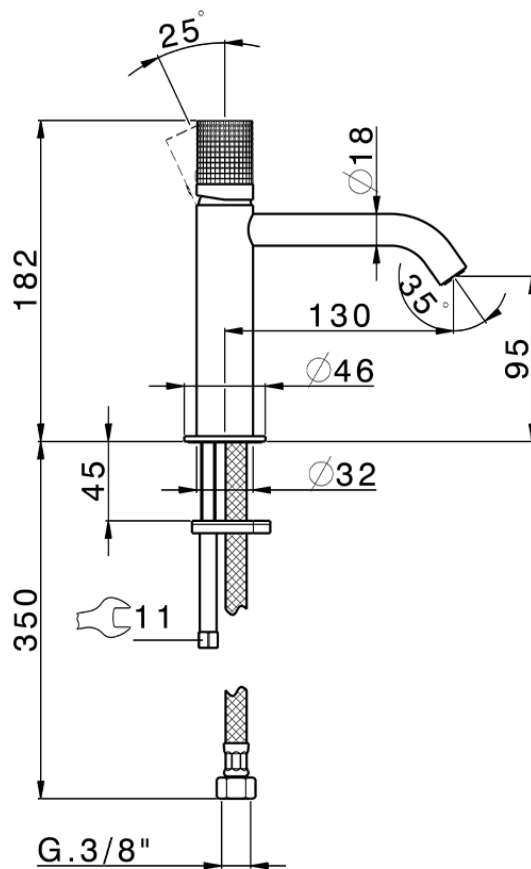

Lavabo monomando large NUANCE X32_X1000504

X1000504

<https://es.cisal.it/lavabo-monomando-large-nuance-x32-x1000504>

2026-06-14