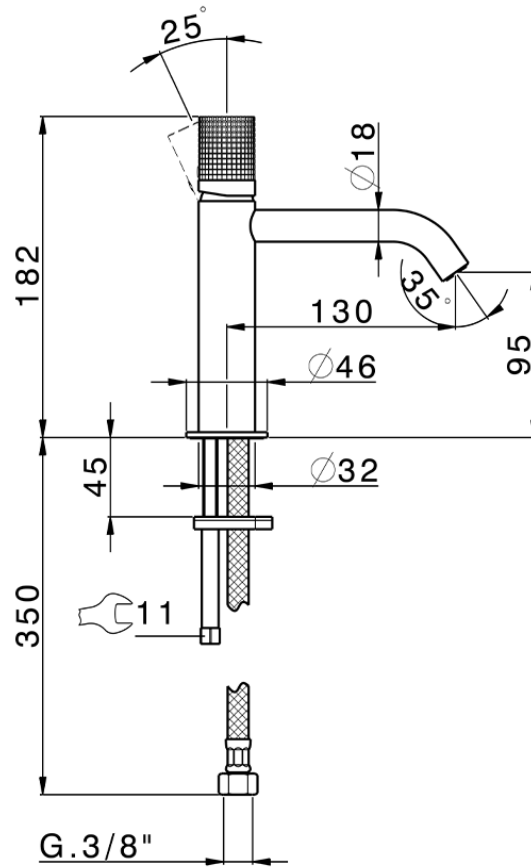

Lavabo monomando large NUANCE X32_X1000504

X1000504

<https://es.cisal.it/lavabo-monomando-large-nuance-x32-x1000504>

2026-06-14