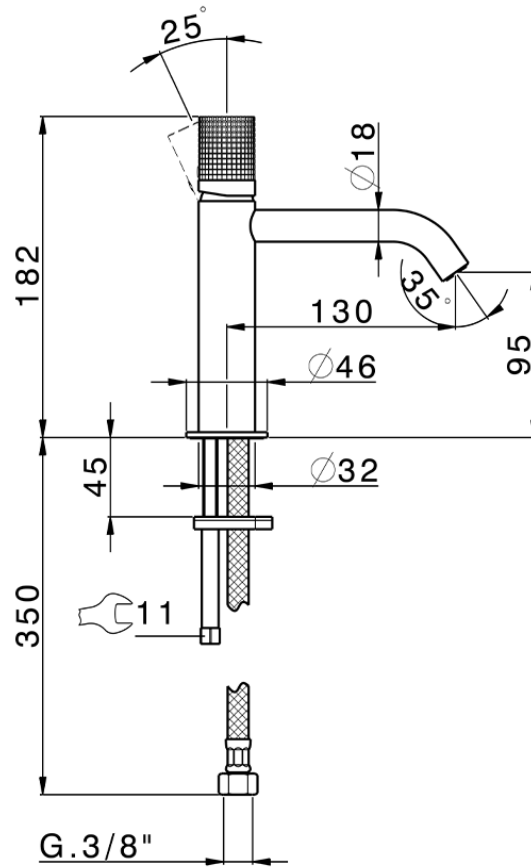

Lavabo monomando large NUANCE X32_X1000504

X1000504

<https://es.cisal.it/lavabo-monomando-large-nuance-x32-x1000504>

2026-04-29