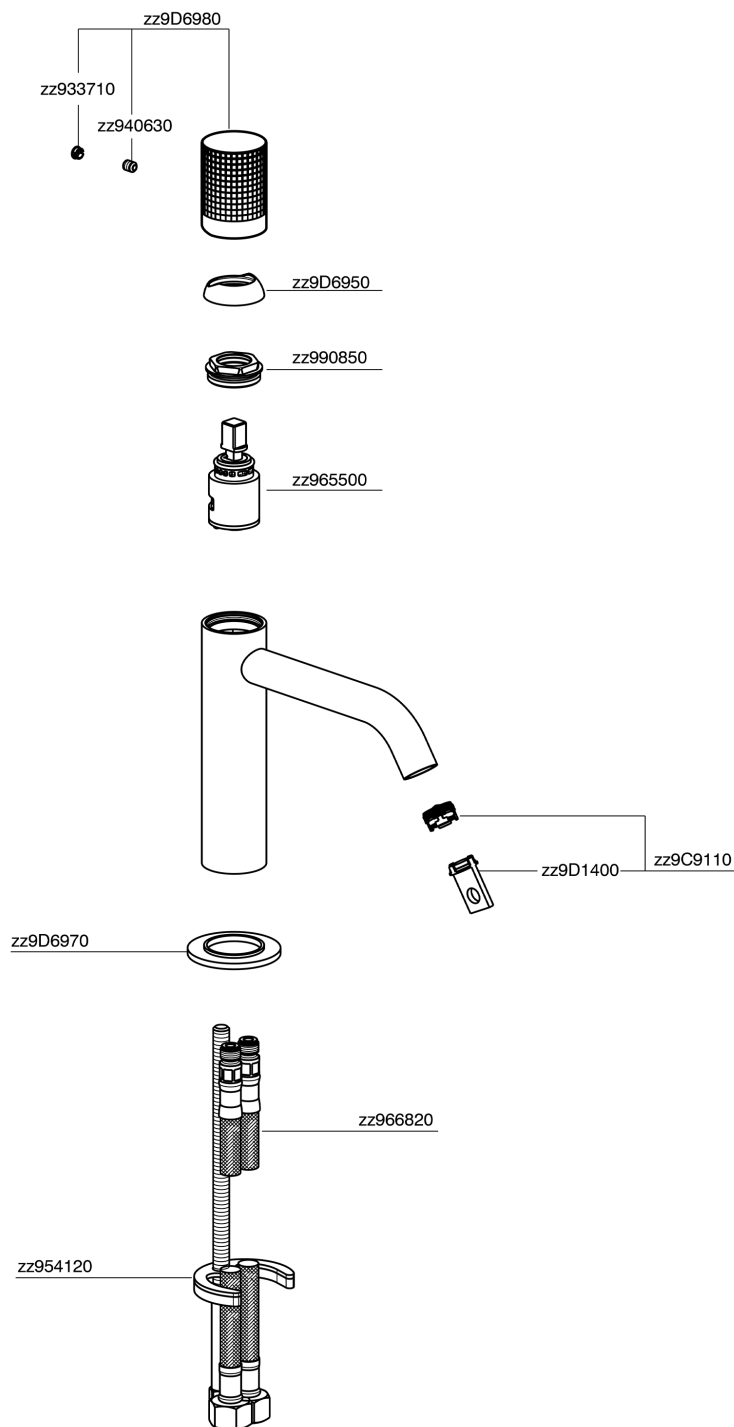

Lavabo monomando large NUANCE X32_X1000504

X1000504

<https://es.cisal.it/lavabo-monomando-large-nuance-x32-x1000504>

2026-06-14