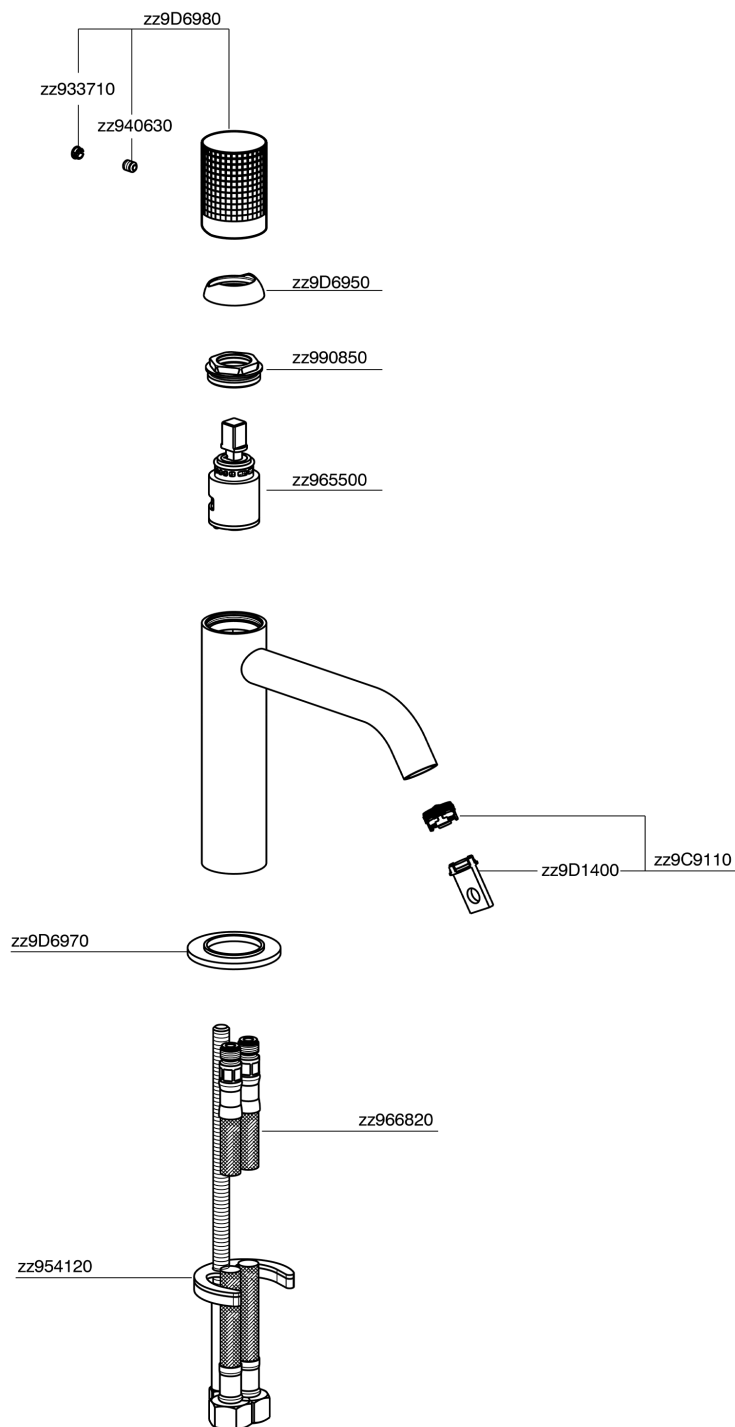

Lavabo monomando large NUANCE X32_X1000504

X1000504

<https://es.cisal.it/lavabo-monomando-large-nuance-x32-x1000504>

2026-04-29