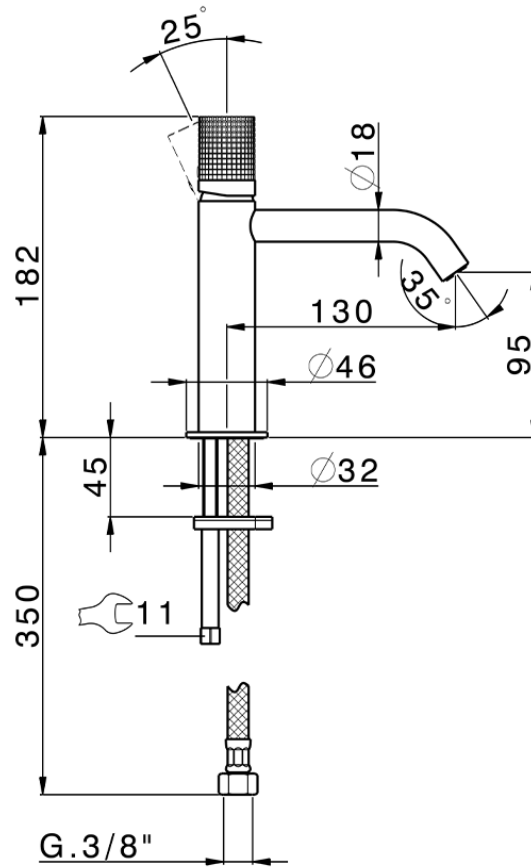

Lavabo monomando large NUANCE X32_X1000504

X1000504

<https://es.cisal.it/lavabo-monomando-large-nuance-x32-x1000504>

2026-05-01