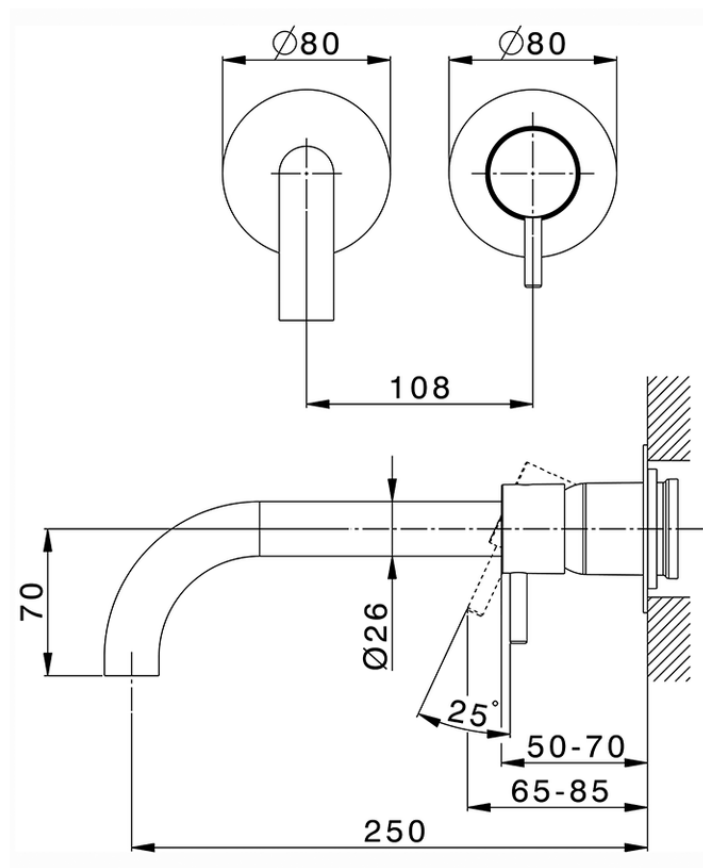

**Parte externa monomando lavabo de pared NUOVA LESS\_LN00551E**

LN00551E

<https://es.cisal.it/parte-externa-monomando-lavabo-de-pared-nuova-less-ln00551e>

2026-06-14