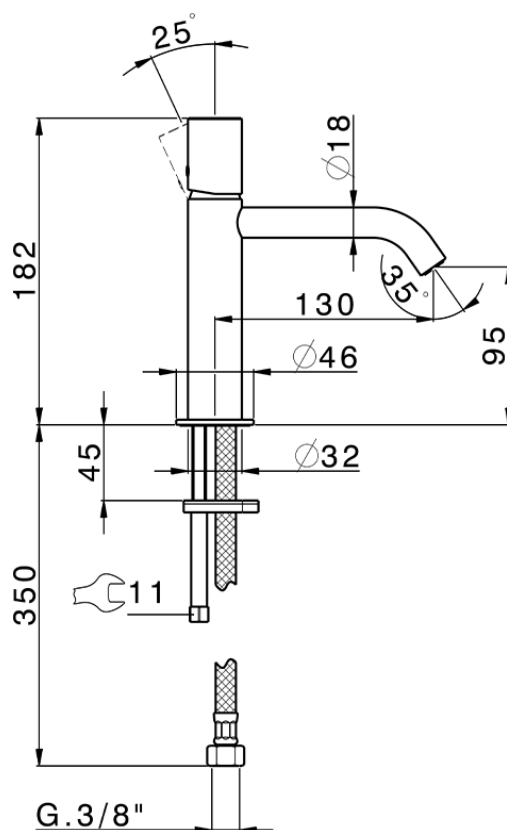

## Lavabo monomando large SMOOTH X32\_X3000504

X3000504

<https://es.cisal.it/lavabo-monomando-large-smooth-x32-x3000504>

2026-04-29