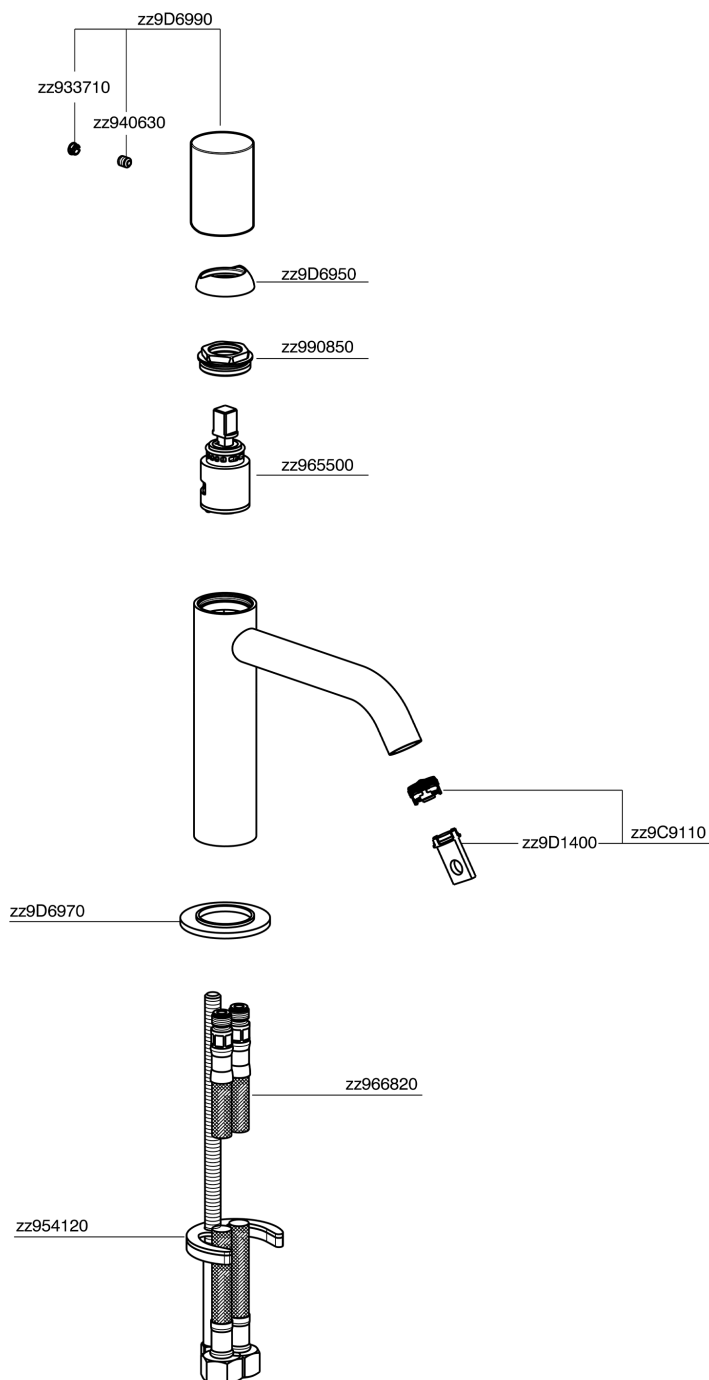

## Lavabo monomando large SMOOTH X32\_X3000504

X3000504

<https://es.cisal.it/lavabo-monomando-large-smooth-x32-x3000504>

2026-06-14