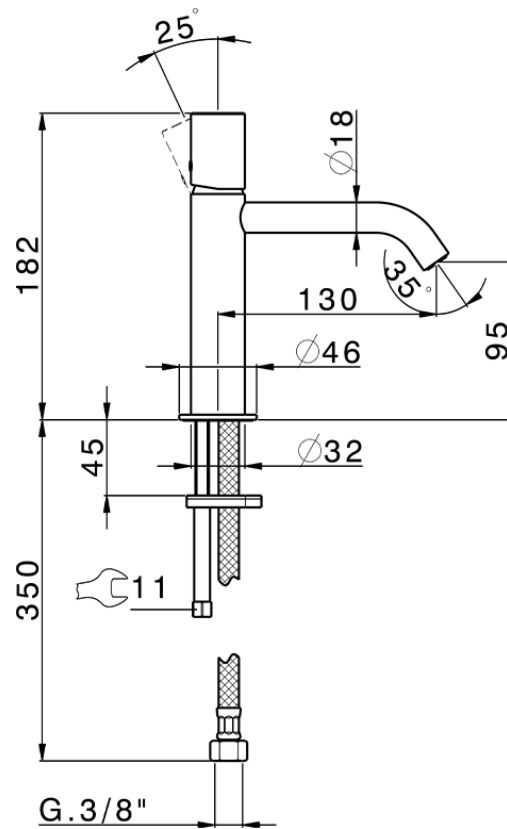

Lavabo monomando large SMOOTH X32_X3000504

X3000504

<https://es.cisal.it/lavabo-monomando-large-smooth-x32-x3000504>

2026-06-14