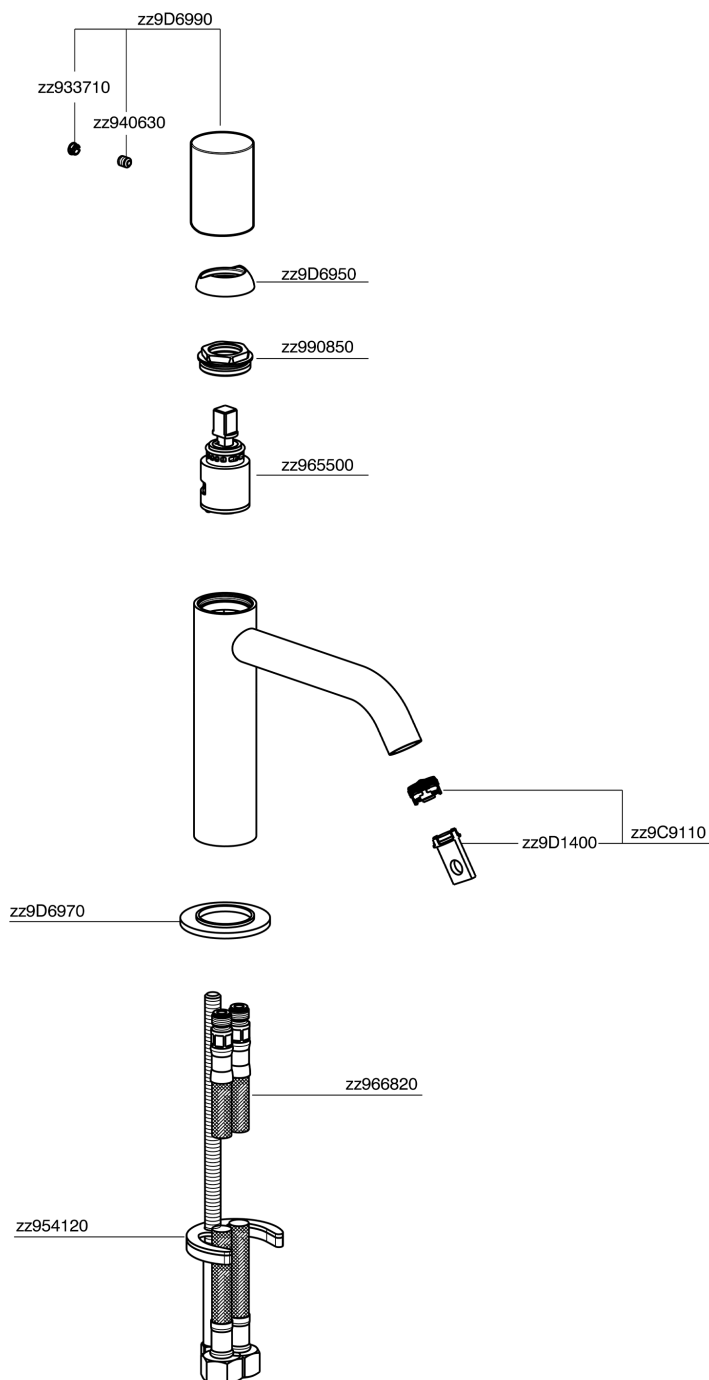

Lavabo monomando large SMOOTH X32_X3000504

X3000504

<https://es.cisal.it/lavabo-monomando-large-smooth-x32-x3000504>

2026-04-29