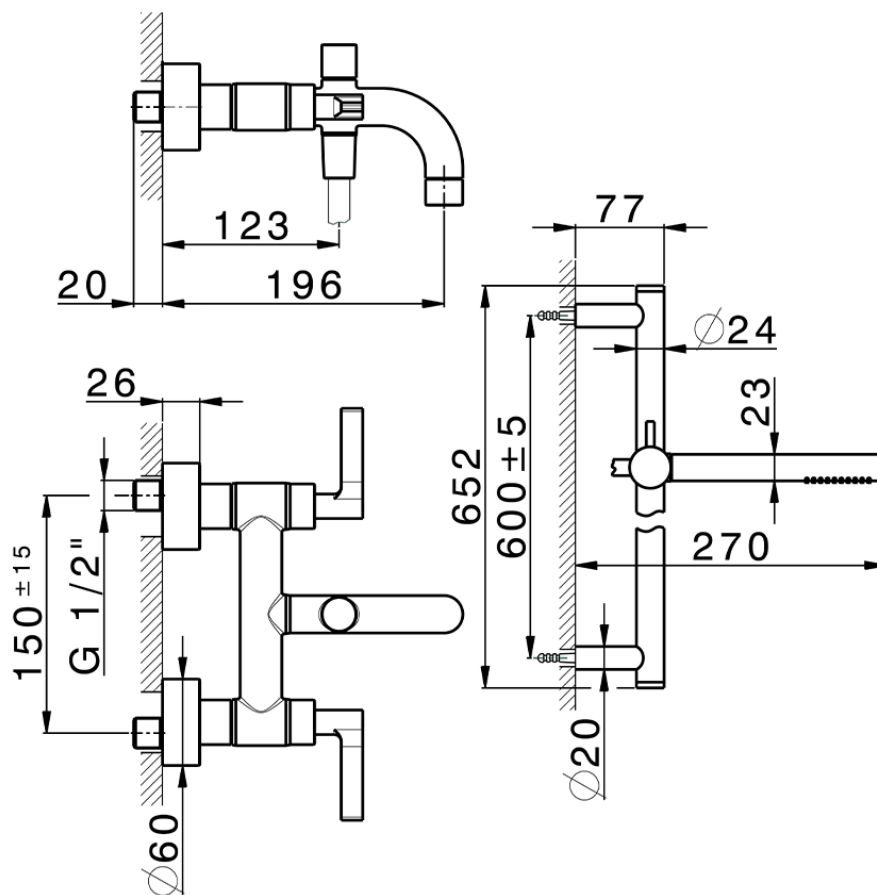

Bañera con duplex GRACE_GL000060

GL000060

<https://es.cisal.it/banera-con-duplex-grace-gl000060>

2026-04-29