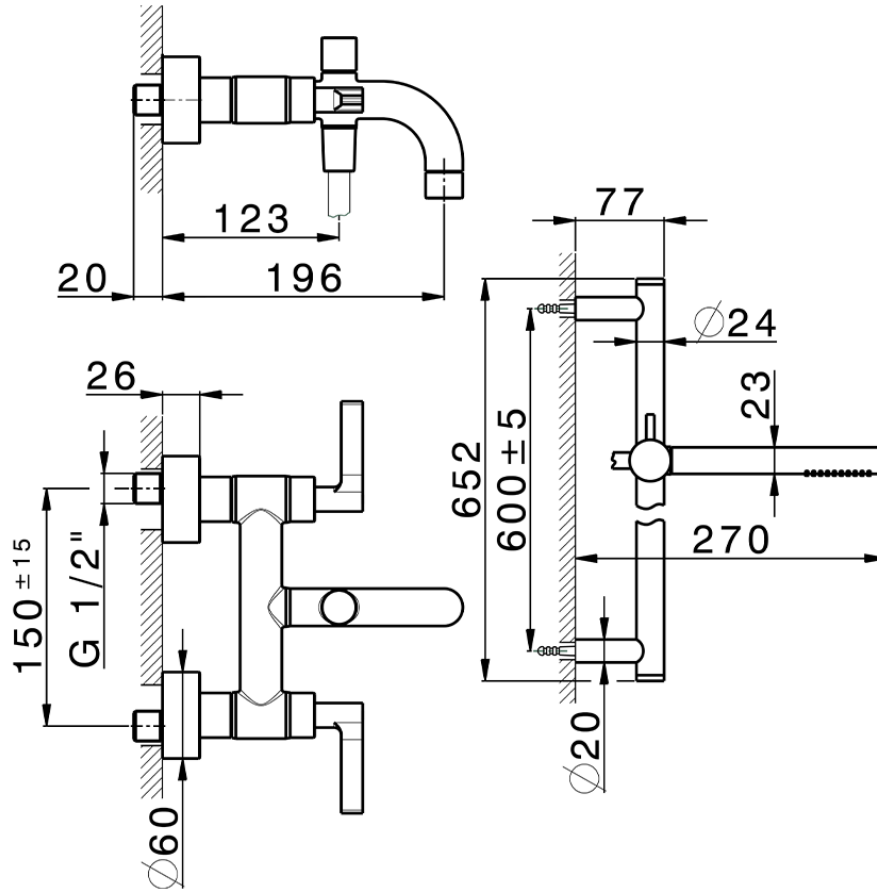

Bañera con duplex GRACE_GL000060

GL000060

<https://es.cisal.it/banera-con-duplex-grace-gl000060>

2026-06-14