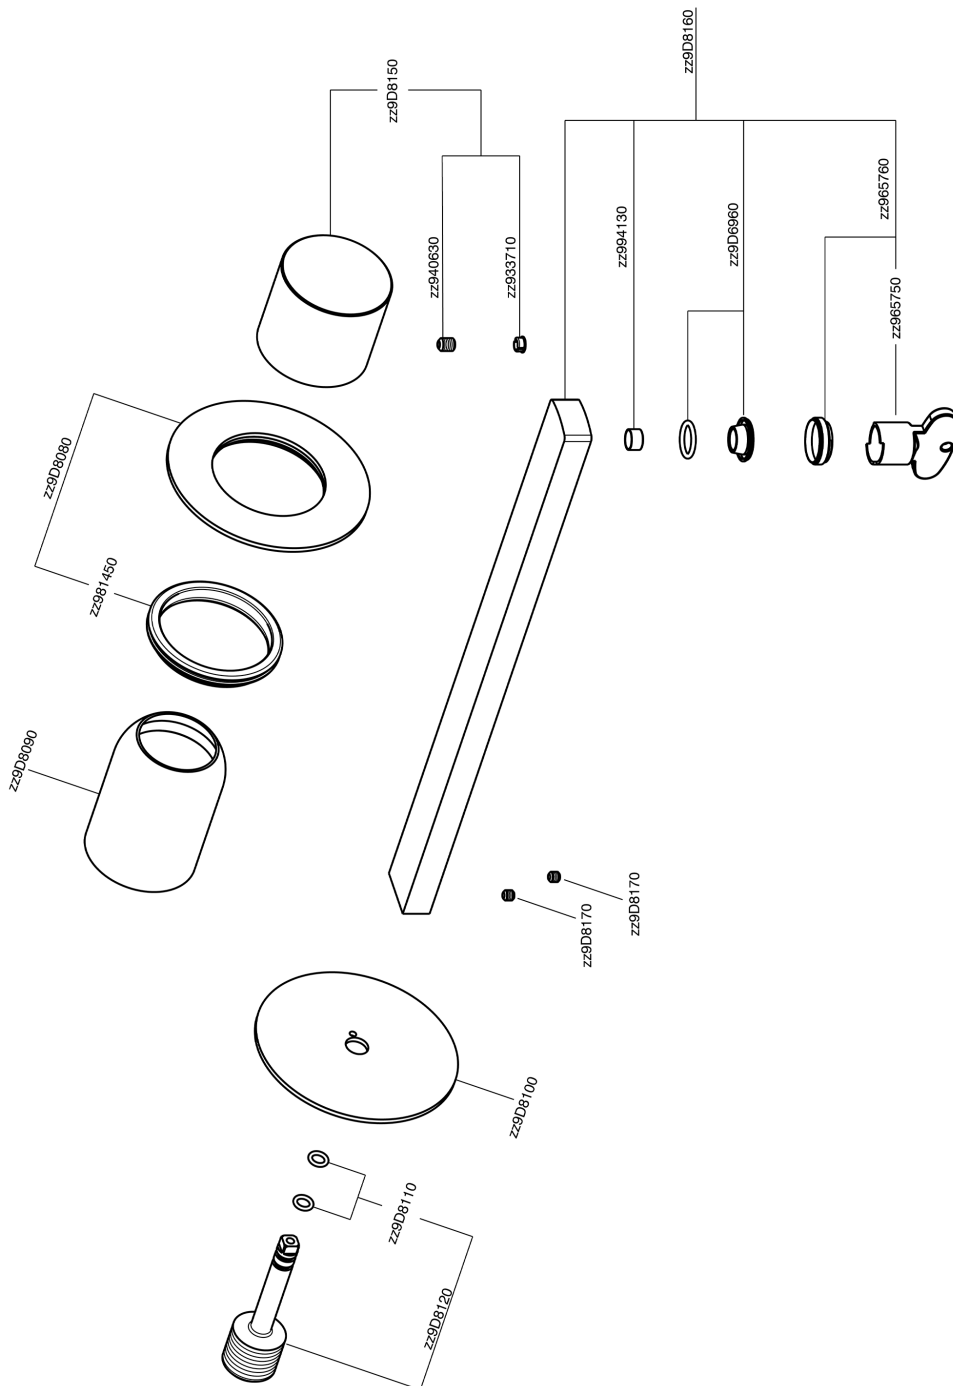

Parte externa monomando lavabo de pared SMOOTH X32_X4005511

X4005511

<https://es.cisal.it/parte-externa-monomando-lavabo-de-pared-smooth-x32-x4005511>

2026-04-29