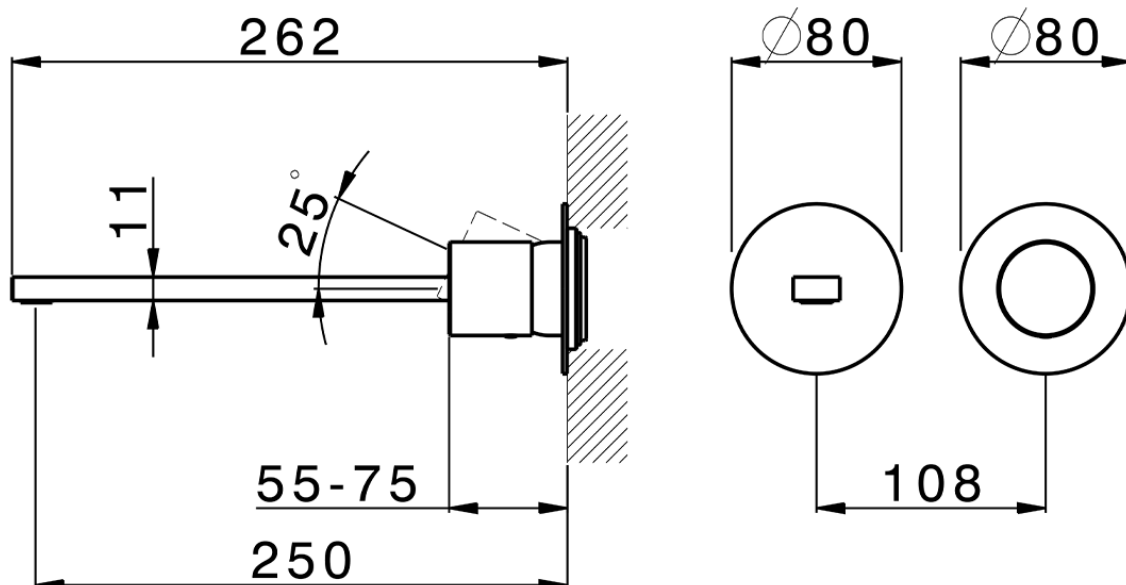

**Parte externa monomando lavabo de pared SMOOTH X32\_X4005511**

X4005511

<https://es.cisal.it/parte-externa-monomando-lavabo-de-pared-smooth-x32-x4005511>

2026-04-29