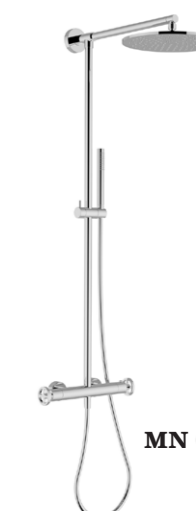

cisal

*GRACE
Collection*

design by Cisal Atelier

STAR

GS 106
Batteria Lavabo
Basin Set

MARINA

MN 106
Batteria Lavabo
Basin Set

MARINA

GC 002300
Parte Esterna Monocomando Vasca/Doccia
Bath/Shower Mixer Exposed Part
Partie Décor Mitigeur Bain/Douche

per / for / pour EASY Box
ZA 000230

MN 018106
Parte Esterna Termostatico 2 Uscite
2-Outlet Thermo Exposed Part
Partie Décor Thermo 2 Sorties

per / for / pour
ZA 019340

LINE

GL 1420
Miscelatore Vasca Free-Standing
Free-Standing Bath/S. Mixer

FINITURE | FINISHES

METALLI CLASSICI
CLASSIC METALS

Chrome 2I
Brushed Nickel 2F
Brushed Gold 2W

COLORI
COLOURS

Night Black 40

METALLI SPECIALI
SPECIAL METALS

Dark Brass Brushed 5H
Brushed Black Titanium 5L

Discover
the Complete Collection on our Website

GC 014200

MN 000440

GC 005451

MN C7801N