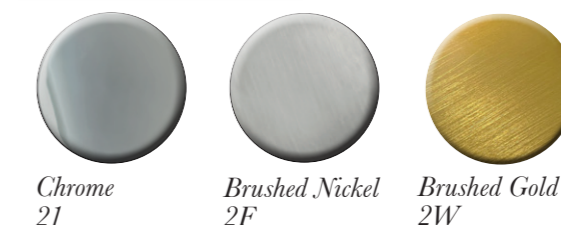

per / for / pour
ZA 019340

LINE

GL 1420
Miscelatore Vasca Free-Standing
Free-Standing Bath/S. Mixer

FINITURE | FINISHES

METALLI CLASSICI
CLASSIC METALS

Chrome 2I
Brushed Nickel 2F
Brushed Gold 2W

COLORI
COLOURS

Night Black 40

METALLI SPECIALI
SPECIAL METALS

Dark Brass Brushed 5H
Brushed Black Titanium 5L

Discover
the Complete Collection on our Website

GC 014200

MN 000440

GC 005451

MN C7801N