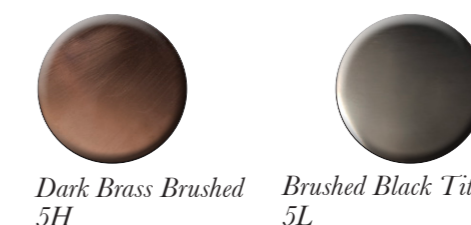

per / for / pour
ZA 019340

LINE

GL 1420
Miscelatore Vasca Free-Standing
Free-Standing Bath/S. Mixer

FINITURE | FINISHES

METALLI CLASSICI
CLASSIC METALS

Chrome 2I
Brushed Nickel 2F
Brushed Gold 2W

COLORI
COLOURS

Night Black 40

METALLI SPECIALI
SPECIAL METALS

Dark Brass Brushed 5H
Brushed Black Titanium 5L

Discover
the Complete Collection on our Website

GC 014200

MN 000440

GC 005451

MN C7801N